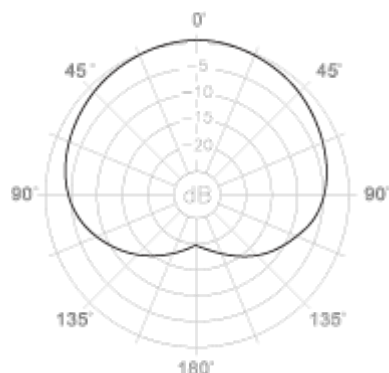

#### Applications

Classical Guitar

Acoustic guitar

Type: Back electret, Ø9.7 mm (Ø0.38")  
Polar Pattern: Cardioid

Frequency Response: 40-18,000 Hz

Low Frequency Filter: E101DXLR 80Hz, 12 dB/oct/(PS418D)

Sensitivity: E101TQG -44 dBV/Pa (6.3 mV)