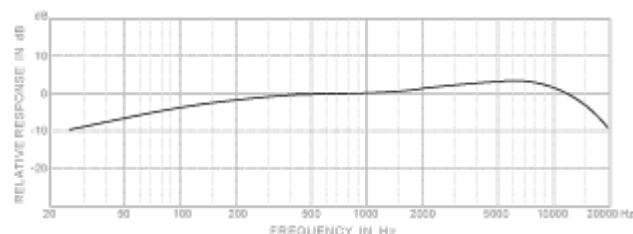

#### Applications

Classical Guitar

Acoustic guitar

Type: Back electret, Ø9.7 mm (Ø0.38")  
Polar Pattern: Cardioid

Frequency Response: 40-18,000 Hz

Low Frequency Filter: E101DXLR 80Hz, 12 dB/oct/(PS418D)

Sensitivity: E101TQG -44 dBV/Pa (6.3 mV)