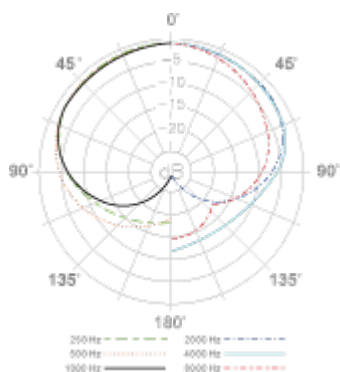

PRA20 1/8" (3.5 mm) TRS screw-on connector

Features

Strong and flexible gooseneck allows precise placement of microphone to capture the perfect sound
Smooth, natural sound

No proximity effect, excellent wearing comfort
PRA20, PRA20TQG are for wireless systems

Application

Speeches
Conferences

Presentations

Type: Dynamic

Polar Pattern: Cardioid

Frequency Response: 50-15,000 Hz

Sensitivity -64 dBV/Pa (0.6 mV)

Output Impedance: 200 Ω

Minimum Load Impedance: 1,000

Max.SPL: 136 dB SPL

Finish: Black

Connector: PRA20: 3.5 mm TRS;PRA20TQG:TA4F for wireless system;PRA20XLR:XLR3M 1.5-meter cable

Dimensions Width: 155 mm (6.1");Gooseneck: 120 mm (4.72");Microphone: \varnothing 16 mm (\varnothing 0.63")