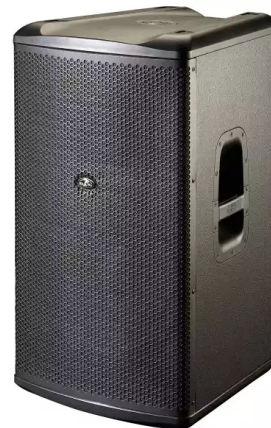

## DAS AUDIO Avant 15A - Aktivni zvučnik

Šifra: 4698  
Kategorija proizvoda: Aktivne Zvučne Kutije  
Proizvođač: DAS Audio

**Cena: 119.880,00 rsd**

#### Features

- Compact full-range system
- Ultra lightweight 3rd generation Class D amplifier
- Switch-mode power supply
- Reduced size and weight
- Pole mount socket
- Rigging points

The Avant series incorporates an impressive battery of high tech features that take powered portable systems to a new level of performance. The latest in Class D power amplification, digital signal processing and optimized D.A.S. components have been combined with enclosures designed for ease of transportation and road worthiness.

The 600 W Class D amplifier provides extended bandwidth, improved dynamic range and exceptionally low distortion. This makes the Avant series one of the best sounding systems on the market. After all, isn't quality sound what it's all about?

The 15AV4 loudspeaker designed and built by D.A.S. provides powerful low frequency reproduction. High frequencies are handled by the M-50N compression driver which uses a neodymium magnet structure and 2\" titanium diaphragm for exceptional performance in all types of applications.