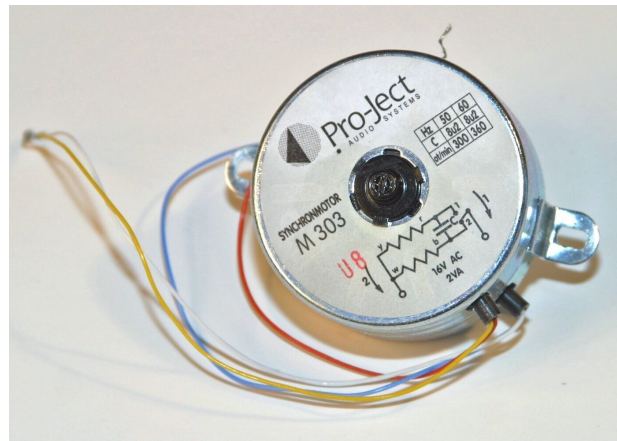

PRO-JECT Motor 16V

Šifra: R1000
Kategorija proizvoda: Ostalo
Proizvođač: Pro-Ject

Cena: **5.900,00** rsd

For the following Pro-Ject turntables:

Debut II
Debut III
Debut II Phono SB
Debut III Phono SB
Debut III Phono USB
Debut III E
Debut SE II
1.2
1.2E
Xpression
Xpression II
Xpression III
2.9 Classic
2.9 Wood
6.9
RPM 4
RPM 5
RPM 6/RPM 6 S.B
RPM 6.1 SB