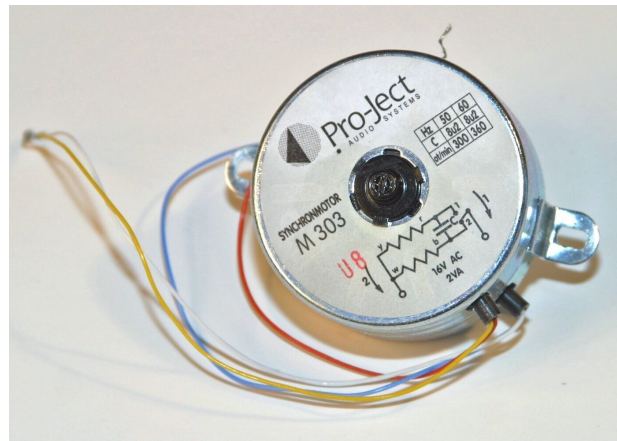

## PRO-JECT Motor 16V

Šifra: R1000  
Kategorija proizvoda: Ostalo  
Proizvođač: Pro-Ject

Cena: **5.900,00** rsd

### For the following Pro-Ject turntables:

- Debut II
- Debut III
- Debut II Phono SB
- Debut III Phono SB
- Debut III Phono USB
- Debut III E
- Debut SE II
- 1.2
- 1.2E
- Xpression
- Xpression II
- Xpression III
- 2.9 Classic
- 2.9 Wood
- 6.9
- RPM 4
- RPM 5
- RPM 6/RPM 6 S.B
- RPM 6.1 SB