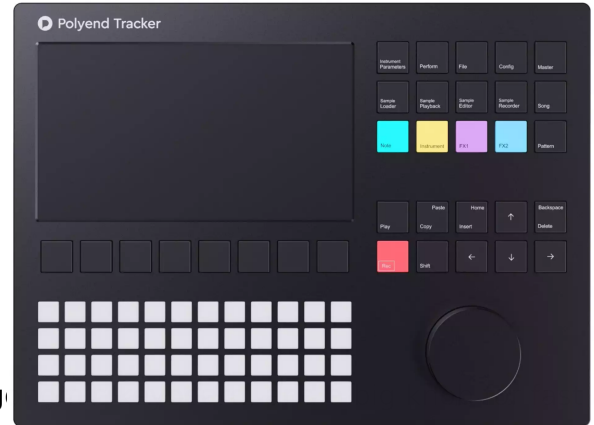

Polyend Tracker - Ritam Mašina

Šifra: 15749
Kategorija proizvoda: Ritam Mašine
Proizvođač: Polyend

Cena: 68.280,00 rsd

Large

screen, ergonomic design, and easy navigation.

It's standalone and portable - everything you need to produce an album wherever you are.

Sampler, Wavetable and Granular Synthesizer, FM Radio for limitless inspiration.

Powerful Step Sequencer and Song Arranger for finishing your piece in a flash.

Performance mode lets you creatively break, mangle, and augment your patterns when playing live.

Bidirectional MIDI to play with other software and hardware.

Fast track to creativity

Fast trackBig screenMechanical keyboardThe GridThe Knob

Polyend Tracker incorporates the quintessential characteristics of a classic tracker. The vertical timeline, the powerful sequencer and the mechanical keyboard combined with a newly designed input interface enables you to make and perform your music in a new and intuitive way. After a quick glance and a few minutes with the Polyend Tracker interface, you'll soon realize the array of tools that are at your fingertips.

Stay on track

Polyend Tracker is slick, light and portable. It's also easy on the energy consumption so you can use it with any USB power source. Its sturdy and compact form factor makes it a great companion for music creation wherever and whenever you feel like it. No matter if you're in your studio, on the run, or at a gig.