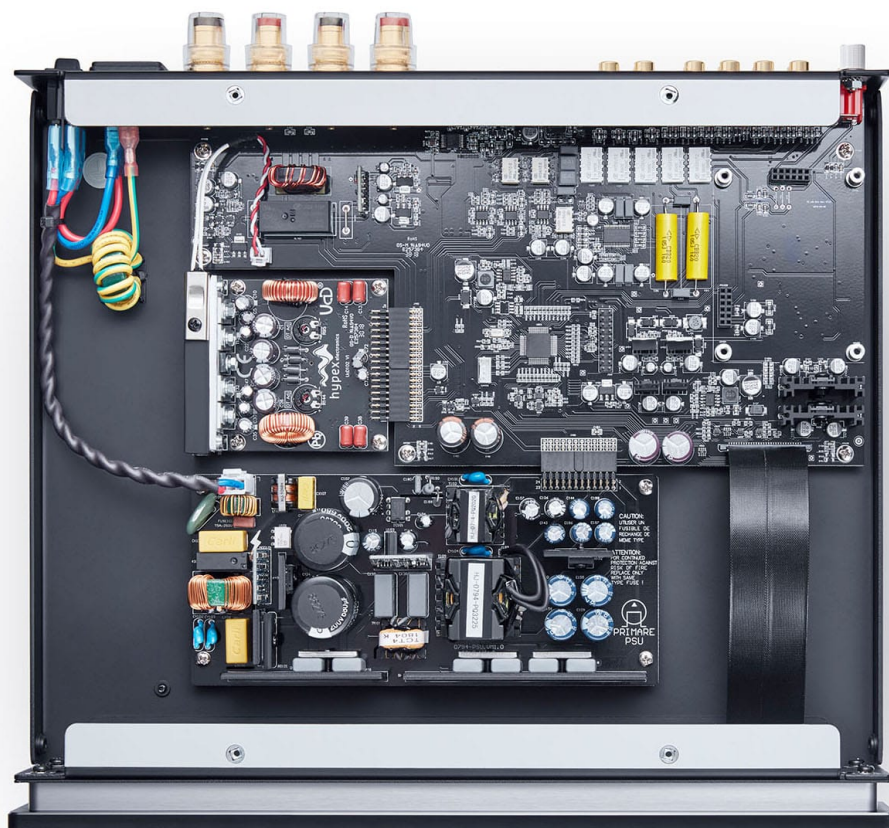

Primare I15 Analog Black Integrirano Pojačalo

Primare I15 Analog Black Integrirano Pojačalo

Šifra: 16197

Kategorija proizvoda: Integrirana Pojačala

Proizvođač: Primare

Cena: **107.880,00** rsd

Technology

With the three-quarter-sized compact cabinet of I15, even greater possibilities open up for providing the highest quality music performance in even the smallest of living spaces.

I15 utilises the same Hypex all analog class D power module as used in the award winning I15 Prisma. But, without the need to provide power to the digital to analog conversion stage and network player found in the I15 Prisma, the power supply has been configured to allow I15 to perform with even greater drive and detail.

transport, SC15 Prisma preamplifier and network player, I15 analog integrated amplifier, and R15 MM/MC phono preamplifier, allowing for the best performance, analog or digital, with the greatest number of connection options. However, there may be no need for additional digital inputs, MC phono preamplification may not be requirement, or simply to address budget or size considerations, a system composed of CD15 Prisma CD and network player with an I15 MM integrated amplifier with MM15 MM phono module installed could be assembled. This compact and reasonably priced system provides multiple analog source playback, including vinyl disc, as well as digital disc, stored or streamed media playback, with remarkable power, control, and connection flexibility.