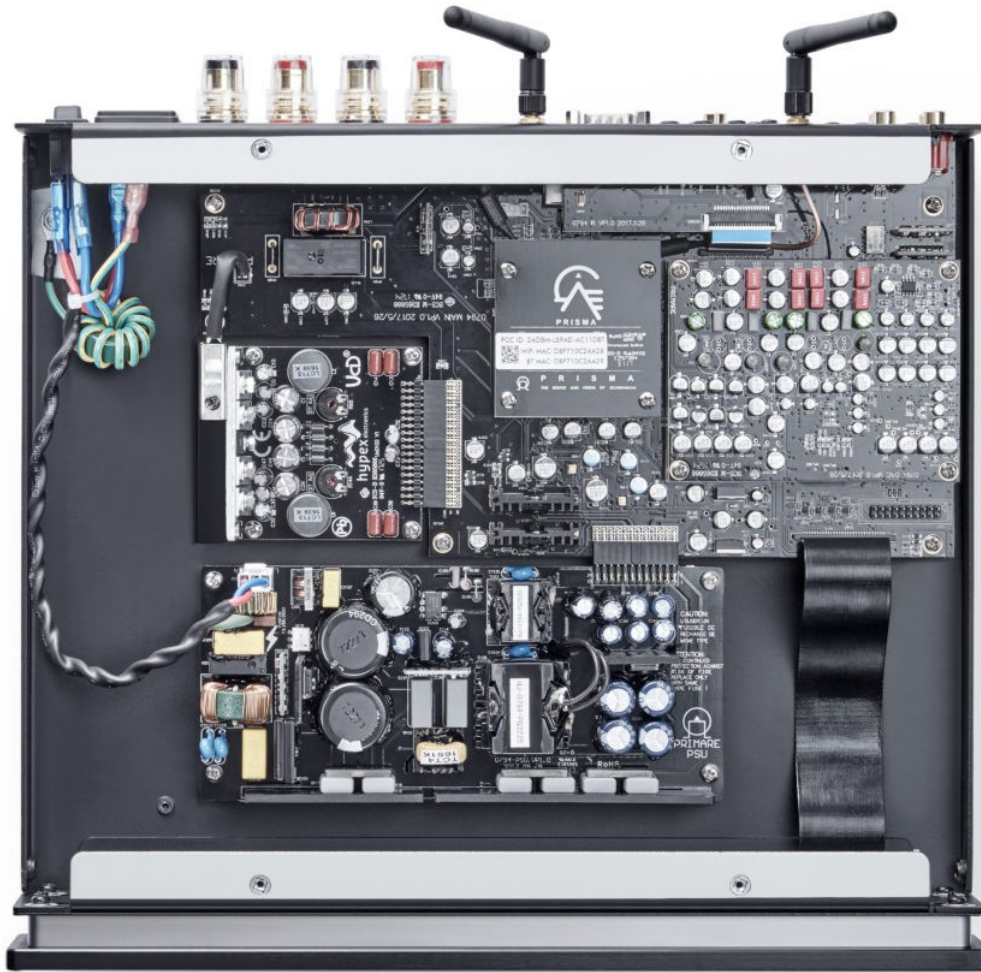

Primare I15 Prisma MKII Integrated Amplifier w/ Network Player Titan

Šifra: 16196

Kategorija proizvoda: Integrisana Pojačala

Proizvođač: Primare

Cena: 215.880,00 rsd

Best Product 2018-2019 - Amplifier

"The proven Class D power amplifier is meaty enough to drive most loudspeakers, while the fascia's crisp OLED display keeps track of source and volume settings. Factor in the svelte alloy casework and the I15 Prisma makes great sense for those seeking something out of the ordinary."

**AV Forums
Highly Recommended**

"...the specification, build and abilities of the Primare are very considerable and it means that this singular Swede comes Highly Recommended."

The compact I15 Prisma integrated amplifier continues a Primare tradition of delivering astonishing performance from compact and elegant devices for easy installation and virtually any living environment. With its three-quarter sized cabinet the I15 Prisma gives even greater possibilities for providing high quality music performance and access to any and every room in the house.

With watts 60 watts of power per channel coupled with the digital to analog conversion with up to PCM 384kHz and DSD 128 capabilities and management by way of the Prisma connectivity and control centre this unit will bring life to your music whether you love to stream, play CD's or love vinyl.

Technology

I15 Prisma integrated amplifier is a compact, full-featured system control and power center, providing 60 watts of power per channel, digital to analog conversion with up to PCM 384kHz and DSD 128 capabilities, as well as complete digital media access and system management by way of the Prisma connectivity and control technology.