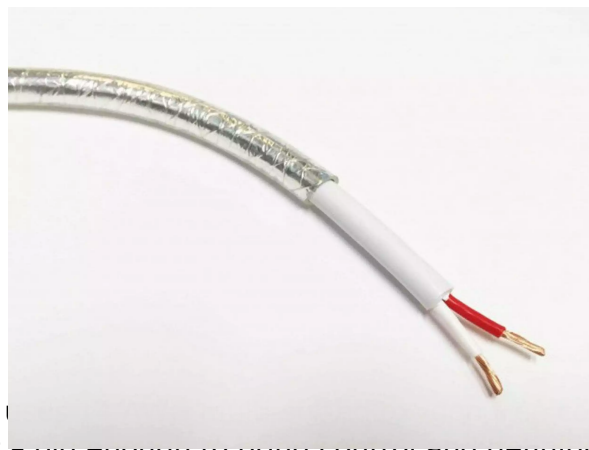

## CHORD ClearwayX Speaker Cable

Šifra: 16672  
Kategorija proizvoda: Hi-Fi kablovi na metar  
Proizvođač: CHORD

**Cena: 2.280,00 rsd**

The

ClearwayX speaker cable features large conductors – big enough to bring control and definition to both book shelf and floor standing loud speakers.

The performance has recently been significantly improved by changing the insulation from FEP to XLPE. Hence the new name. Choice of insulation has a profound effect on a speaker cable and contributes to its neutrality. The wrong choice of insulation can produce unwanted tonal colouration.

The conductors are arranged in a twisted pair configuration before a soft PVC internal jacket is applied, this helps to minimise mechanical noise and also spaces the twin contra-wound foil shields in relation to the conductors.

Shielding a speaker cable brings subtle nuances that make music come alive. ClearwayX can transform the performance of your system particularly when it comes to coherence and timing. It will let you further into your favourite music.