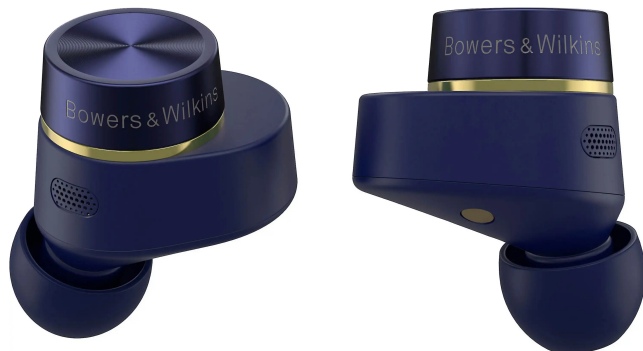

Bowers & Wilkins Pi7 S2 Midnight Blue Bežične slušalice

Šifra: 17218

Kategorija proizvoda: Wireless Slušalice

Proizvođač: Bowers & Wilkins

Cena: 35.880,00 rsd

**True
24-
bit**

connection with aptX™ Adaptive

Hear your favorite music and movies as they were meant to be heard, thanks to a true 24-bit connection between left and right earbuds for superior sound quality plus high-resolution wireless audio that adjusts dynamically to optimise performance.

Hear music and movies as the artist intended

Small, yet powerful, two-way drive units in each earbud work just like high-performance speakers, creating rich, immersive sound - from deep and powerful bass to expressive and detailed high notes, and everything in between.

A transformative Smartcase that also functions as an audio retransmission system, connecting directly to external audio sources such as in-flight entertainment systems.

Net weight

Earbuds: 7 g (each)
Charging case: 47 g