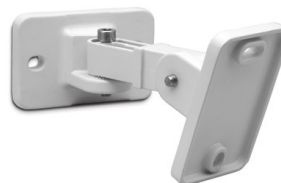

APART COLWBRA

Šifra: 18423
Kategorija proizvoda: Oprema za instalacije
Proizvođač: Biamp - Apart

Cena: **3.480,00** rsd

COLWBRA is an adjustable bracket for the Aart column speakers (COLW41, COLW81 and COLW101). This item is available as a separate accessory, and allows easy tilting and turning of the column speakers.

Sprocket hinges make sure the speakers stay in the angle the installer positioned them in. The sprockets are fastened with allen screws.

The brackets are made of die cast aluminum, and the allen screws are out of stainless steel. In combination with the aluminum of Apart's column series this is your 100% rust free solution for in- and outdoor use !

Specifications :

height 82 mm
width 52 mm
depth 130 mm