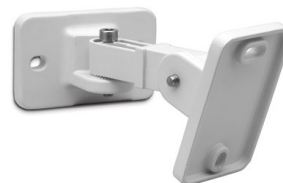

APART COLWBRA

Šifra: 18423
Kategorija proizvoda: Oprema za instalacije
Proizvođač: Biamp - Apart

Cena: **3.480,00** rsd

COLWBRA is an adjustable bracket for the Aart column speakers (COLW41, COLW81 and COLW101). This item is available as a separate accessory, and allows easy tilting and turning of the column speakers.

Sprocket hinges make sure the speakers stay in the angle the installer positioned them in. The sprockets are fastened with allen screws.

The brackets are made of die cast aluminum, and the allen screws are out of stainless steel. In combination with the aluminum of Apart's column series this is your 100% rust free solution for in- and outdoor use !

Specifications :

height 82 mm
width 52 mm
depth 130 mm