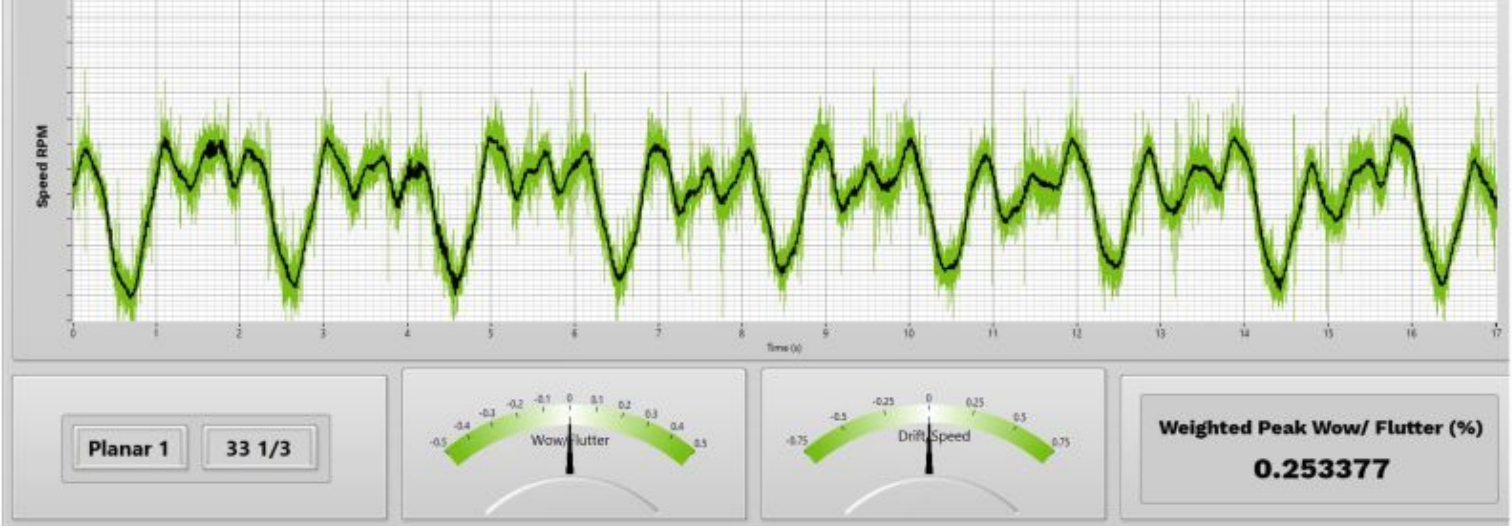

Old Rega drive belt fitted to reference Planar 1.