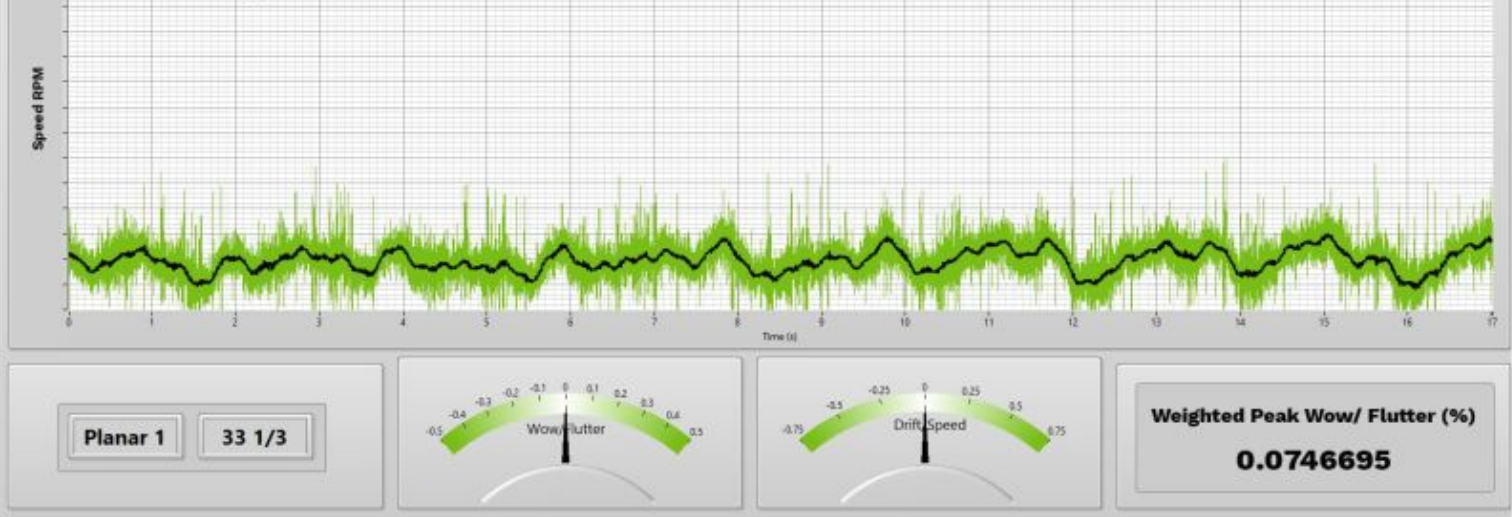

Rega REFERENCE EBLT drive belt fitted to reference Planar 1.

Rega Drive Belt

	Advanced EBLT monomer
Diameter / cross sectional roundness	Improved stability / Speed accuracy
Lifespan	50% longer lifespan than a polychloroprene belt