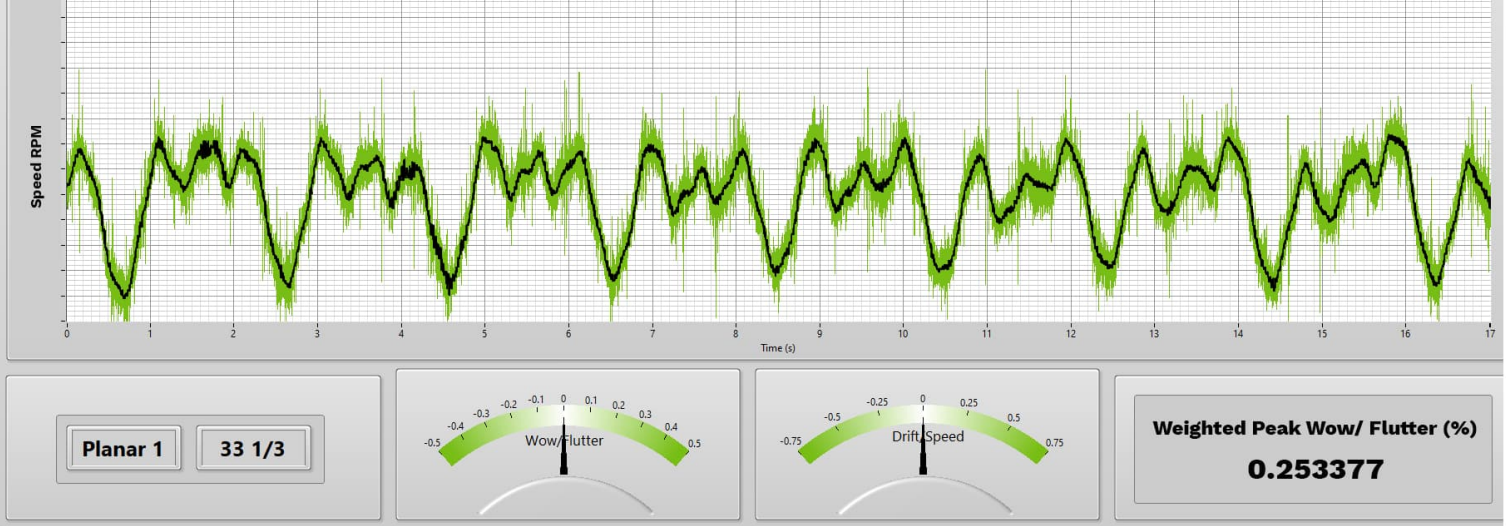

Rega Reference EBLT drive belt

Šifra: 18568

Kategorija proizvoda: Dodatna oprema za gramofone

Proizvođač: Rega

Cena: **4.080,00** rsd

The Rega Reference EBLT drive belt is the culmination of many years of R&D and advanced tooling trials. The most accurate drive belt we have ever produced, the Reference EBLT is now fitted as standard to all Planar 8 and Planar 10 turntable models as standard. The Reference belt is suitable for all Rega turntables but highly recommended for the Planar 6 and any Planar 3 using the Rega Neo TT PSU.

Each belt is moulded on our highly accurate custom tooling using a unique secret blend. Once moulded, the belts are cryogenically frozen and barrelled to remove any excess flash in order to create perfect cross sectional roundness which is critical for accurate speed and stability. In normal use and conditions, the lifespan of the EBLT drive belt is 50% longer than the previous model. All Reference belts go through a unique curing process which guarantees the highest achievable level of accuracy.

Below you can see a direct comparison taken from our custom test software. You can compare the old belt (top) versus the latest EBLT reference belt (bottom). We have used the same Planar 1 turntable. The only part that has changed is the drive belt. You can clearly see a notable reduction in weighted peak Wow / Flutter measurements produced by the increased accuracy and cross sectional roundness of the EBLT belt. The standard belt measures 0.253% / the Advanced EBLT measures 0.162% and the Reference EBLT measures 0.075%

Old Rega drive belt fitted to reference Planar 1.

Rega REFERENCE EBLT drive belt fitted to reference Planar 1.

Rega drive belt comparison

Image not found or type unknown

Advanced EBLT monomer	
Diameter / cross sectional roundness	Improved stability / Speed accuracy
Lifespan	50% longer lifespan than a polychloroprene belt