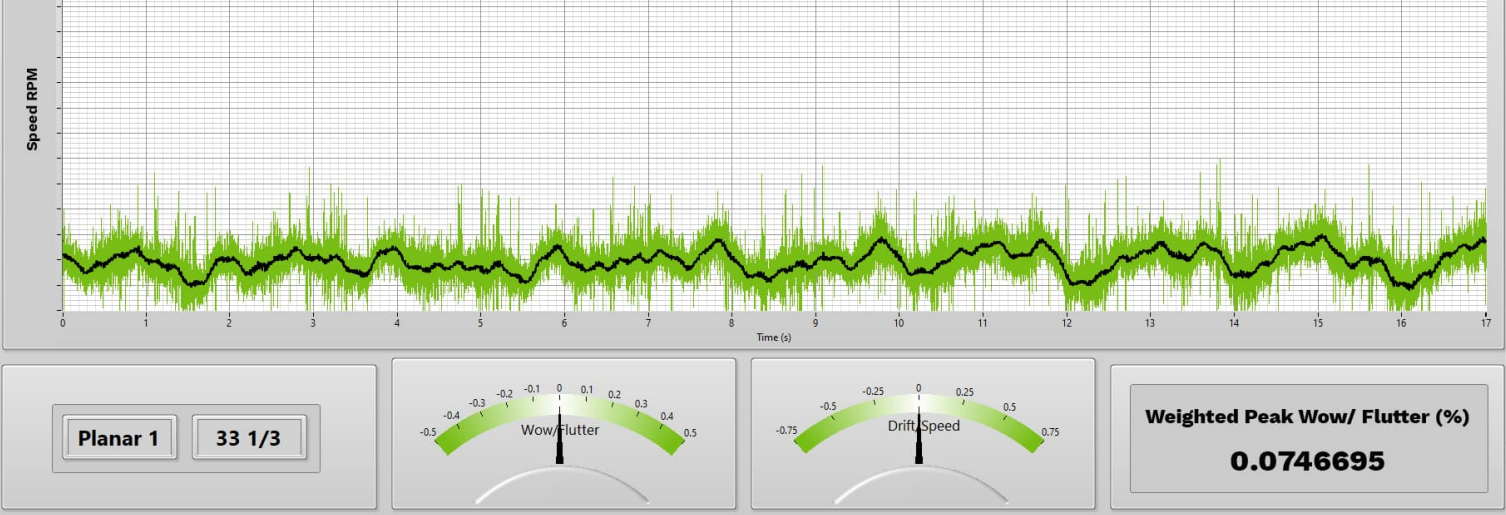

Rega Reference EBLT drive belt

Šifra: 18568

Kategorija proizvoda: Dodatna oprema za gramofone

Proizvođač: Rega

Cena: **4.080,00** rsd

The Rega Reference EBLT drive belt is the culmination of many years of R&D and advanced tooling trials. The most accurate drive belt we have ever produced, the Reference EBLT is now fitted as standard to all Planar 8 and Planar 10 turntable models as standard. The Reference belt is suitable for all Rega turntables but highly recommended for the Planar 6 and any Planar 3 using the Rega Neo TT PSU.

Each belt is moulded on our highly accurate custom tooling using a unique secret blend. Once moulded, the belts are cryogenically frozen and barrelled to remove any excess flash in order to create perfect cross sectional roundness which is critical for accurate speed and stability. In normal use and conditions, the lifespan of the EBLT drive belt is 50% longer than the previous model. All Reference belts go through a unique curing process which guarantees the highest achievable level of accuracy.

Below you can see a direct comparison taken from our custom test software. You can compare the old belt (top) versus the latest EBLT reference belt (bottom). We have used the same Planar 1 turntable. The only part that has changed is the drive belt. You can clearly see a notable reduction in weighted peak Wow / Flutter measurements produced by the increased accuracy and cross sectional roundness of the EBLT belt. The standard belt measures 0.253% / the Advanced EBLT measures 0.162% and the Reference EBLT measures 0.075%

Old Rega drive belt fitted to reference Planar 1.

Rega REFERENCE EBLT drive belt fitted to reference Planar 1.

Rega drive belt comparison

Image not found or type unknown

Advanced EBLT monomer	
Diameter / cross sectional roundness	Improved stability / Speed accuracy
Lifespan	50% longer lifespan than a polychloroprene belt