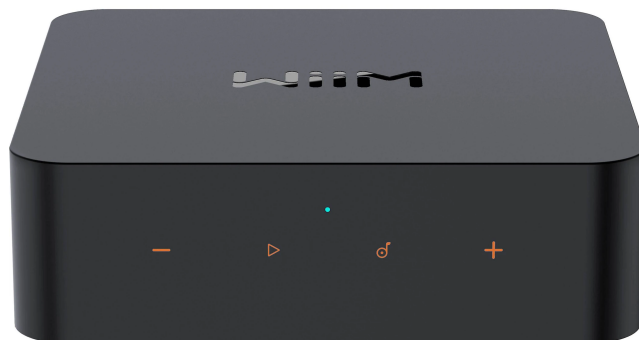

WiiM Pro Streamer Mrežni plejer

Šifra: 18618
Kategorija proizvoda: Network Plejeri
Proizvođač: WiiM

Cena: 22.680,00 rsd

Key

Features

Serious Hi-Fi streaming, affordable price
Expanded I/O & connectivity over Mini model make it suitable for premium Hi-Fi systems
Set up quickly and easily using the highly-praised WiiM Home app
Supports Spotify & Tidal Connect, Airplay 2, Chromecast as well as popular voice assistants
Certified Room Ready offers playback of lossless and lossy audio file formats

What sets WiiM Pro apart from other streamers is its superior technology; such high-quality streaming as this will please even the most particular of audiophiles. As a backup, there's also the ability to connect to audio sources, including DACs and amplifiers, via an array of output ports.

Effortless Multi-Room

The WiiM Pro Audiophile Grade Multi-Room Music Streamer enables you to build a comprehensive multiroom sound system by linking your existing AirPlay 2 speakers, Amazon Echo, Google Home devices—such as Nest—as well as Chromecast devices, and, of course, the WiiM Pro itself. This versatility allows you to group any combination of these devices together for synchronous music throughout your home. The benefits of such a comprehensive multi-room network are the flexibility and seamlessness of listening experiences in every room of your home or workplace. The possibilities are practically endless with WiiM, from connections with traditional active speakers to a kitchen radio, it's sure to bring added convenience to your musical enjoyment. With WiiM Pro's seamless integration into your Google Home or AirPlay network, anyone in your household can play music wherever they want, as long as there's a compatible speaker connected.