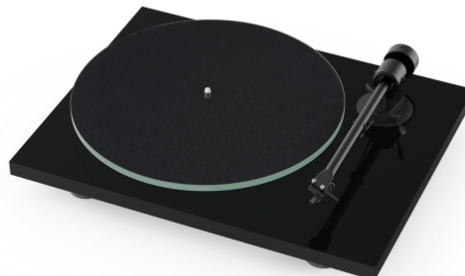

PRO-JECT T1 EVO Piano 0M10

Šifra: 19027
Kategorija proizvoda: Gramofoni
Proizvođač: Pro-Ject

Cena: **47.880,00** rsd

Speed 33, 45
Speed variance 33: 0.7% - 45: 0.6%
Wow & Flutter 33: 0.25% - 45: 0.23%
Motor control system Precision generator
Platter Heavy 8mm, blasted-glass platter with felt mat
Main bearing Stainless steel/brass
SNR 65dB
Tonearm 8.6" aluminium
Effective arm length 218.5mm
Overhang 22 mm
Effective tonearm mass 8.0 g
Counterweight for mass 5 - 10 g
Tracking force range 0 - 50mN (17.5 mN pre-adjusted)
Included accessories Dustcover, feltmat
Dimensions 415 x 100 x 335mm (WxHxD)
Weight 3.8 kg net