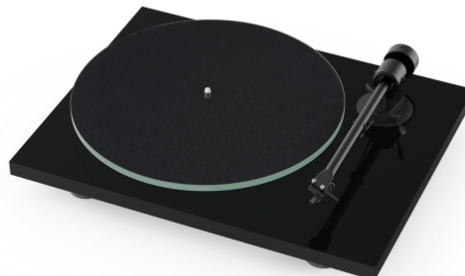

## PRO-JECT T1 EVO Piano 0M10

Šifra: 19027  
Kategorija proizvoda: Gramofoni  
Proizvođač: Pro-Ject

Cena: **38.280,00** rsd

Speed 33, 45  
Speed variance 33: 0.7% - 45: 0.6%  
Wow & Flutter 33: 0.25% - 45: 0.23%  
Motor control system Precision generator  
Platter Heavy 8mm, blasted-glass platter with felt mat  
Main bearing Stainless steel/brass  
SNR 65dB  
Tonearm 8.6" aluminium  
Effective arm length 218.5mm  
Overhang 22 mm  
Effective tonearm mass 8.0 g  
Counterweight for mass 5 - 10 g  
Tracking force range 0 - 50mN (17.5 mN pre-adjusted)  
Included accessories Dustcover, feltmat  
Dimensions 415 x 100 x 335mm (WxHxD)  
Weight 3.8 kg net