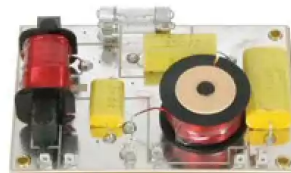

EMINENCE PXB 25K0 5000Hz

Šifra: 9715
Kategorija proizvoda: Ugradne Skretnice
Proizvođač: EMINENCE

Cena: 10.680,00 rsd

Eminence PXB

300 Hz

Designed to work in high-power cabinets, px crossovers are technically superior passive filters available as board-only or complete with fitted hardware for a smart, economical 'factory-fit' finish. Designed and built for Eminence, px crossovers feature

Specifications

Type: 2-way

Crossover Frequency: 5000 Hz

Impedance: 8 ohms

Cabinet Ready: No

Slope: 12 dB/octave

Power Handling: 400 W